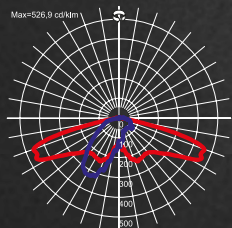

220-240V
50/60 Hz

IP
66

IK
10

LIGHT BEAM CURVES

AVENIDA LED

AVENIDA LENS LED

018 - for pedestrian zones

019 - for recreational areas