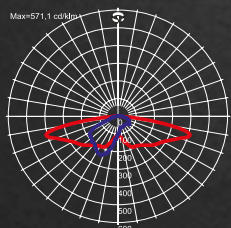

023 - for recreational areas