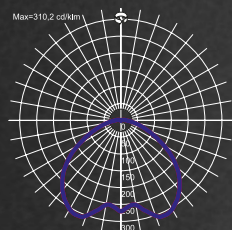

220-240V
50/60 Hz

IP
66

IK
10

LIGHT BEAM CURVES

AVENIDA LED

AVENIDA LENS LED

018 - for pedestrian zones

019 - for recreational areas