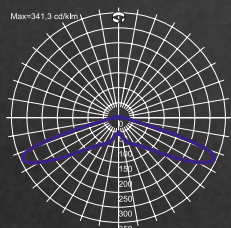

024 - for parks and parking lots