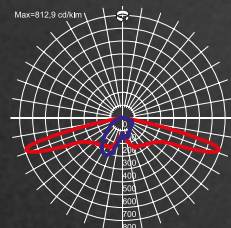

220-240V
50/60 Hz

IP
66

IK
10

LIGHT BEAM CURVES

AVENIDA LED

AVENIDA LENS LED

018 - for pedestrian zones

019 - for recreational areas