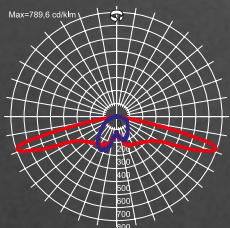

021 - for bike paths