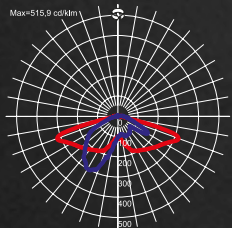

022 - for pedestrian zones