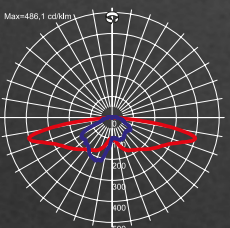

025 - for bike paths

Afhankelijk van de gewenste toepassing is de Avenida armaturenfamilie verdeelt in twee segmenten. De soft versie geeft een aangenaam diffuus lichtbeeld en zorgt voor een gelijkmatige lichtverdeling met een hoog lichtcomfort. Bij het ontwerpen van het armatuur is rekening gehouden met een minimale schaduwwerking onder het armatuur en het voorkomen van lichthinder en lichtvervuiling. De tweede variant van de Avenida Led maakt het mogelijk om middels de toegepaste lenstechniek het licht, gericht in vier verschillende richtingen te sturen. Voor het creëren van specifieke of individuele lichteffecten is het gebruik van verschillende optieken mogelijk. Lichtsturingen en implementatie van diverse controle systemen zijn vanzelfsprekend toe te passen. Door de gebruikte materialen is het product 98% recyclebaar. Het doordachte ontwerp en een speciaal ontwikkelde montage adapter maken snelle en veilige installatie op masten met verschillende diameters mogelijk.