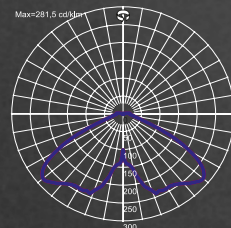

020 - for parks and parking lots